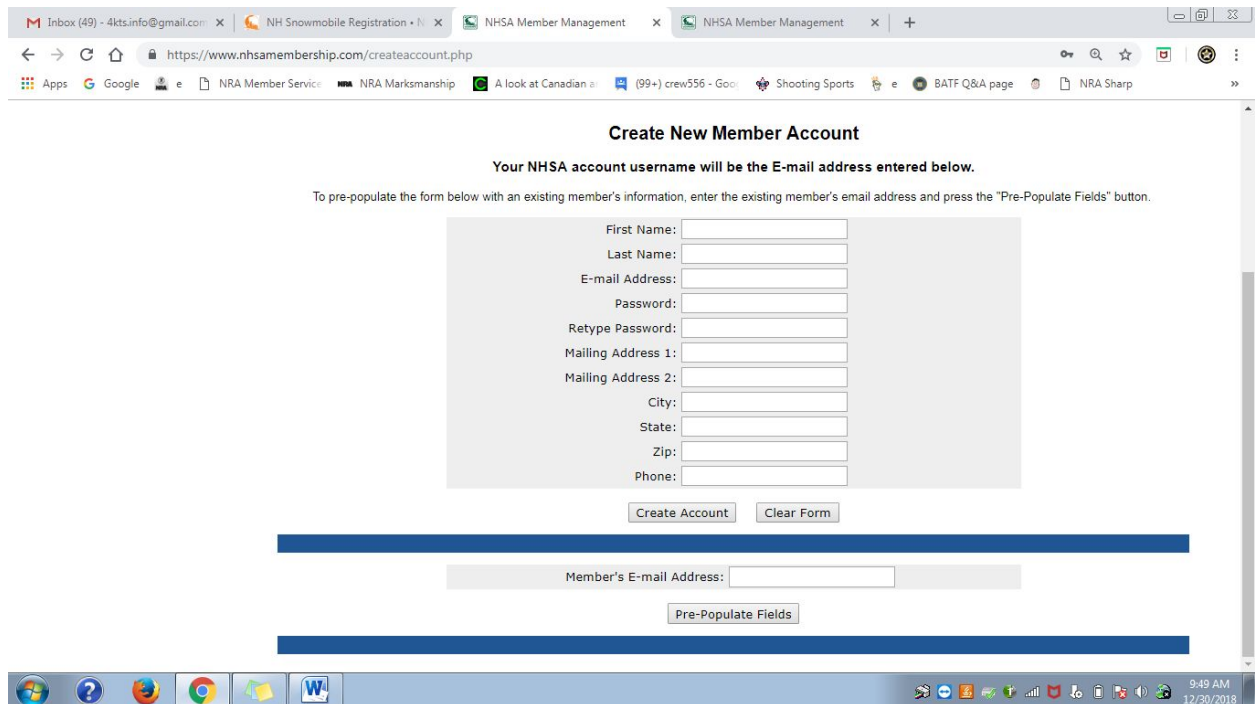

Follow all the prompts, pay by credit card, download your voucher to your PC and print it, **OR** download it to your mobile device and show either to the OHRV Snowmobile Registration agent with the info for your machine (make, model and serial number, etc.)

NOTE there are choices to make donations to our club in addition to the membership fee.