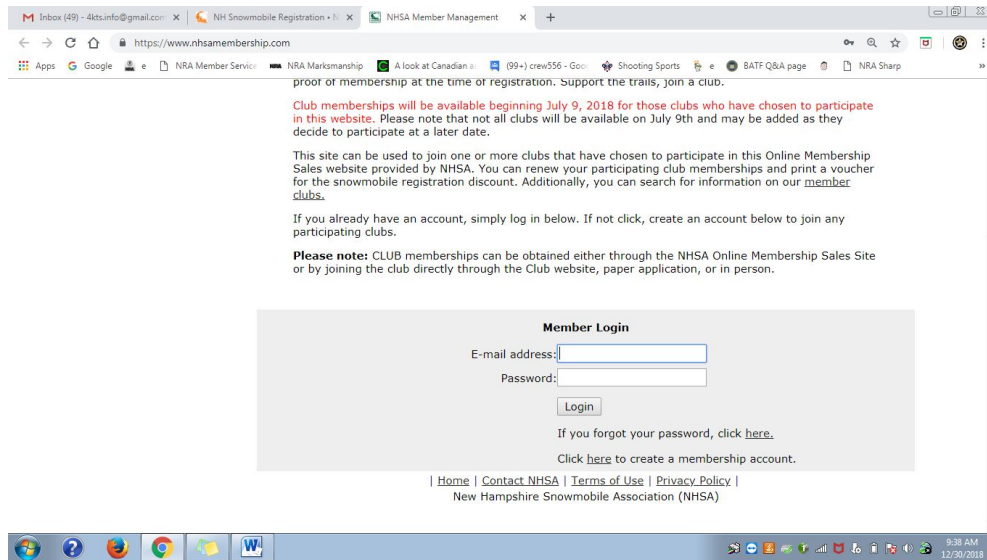

Join KTS online refresher

Have your credit card handy, go online to the New Hampshire Snowmobile Association webpage:

<https://www.nhsamembership.com/>

On the bottom line inside the large shaded box, click on the word “here” to open a new membership account. “ Click [here](#) to create a membership account” .